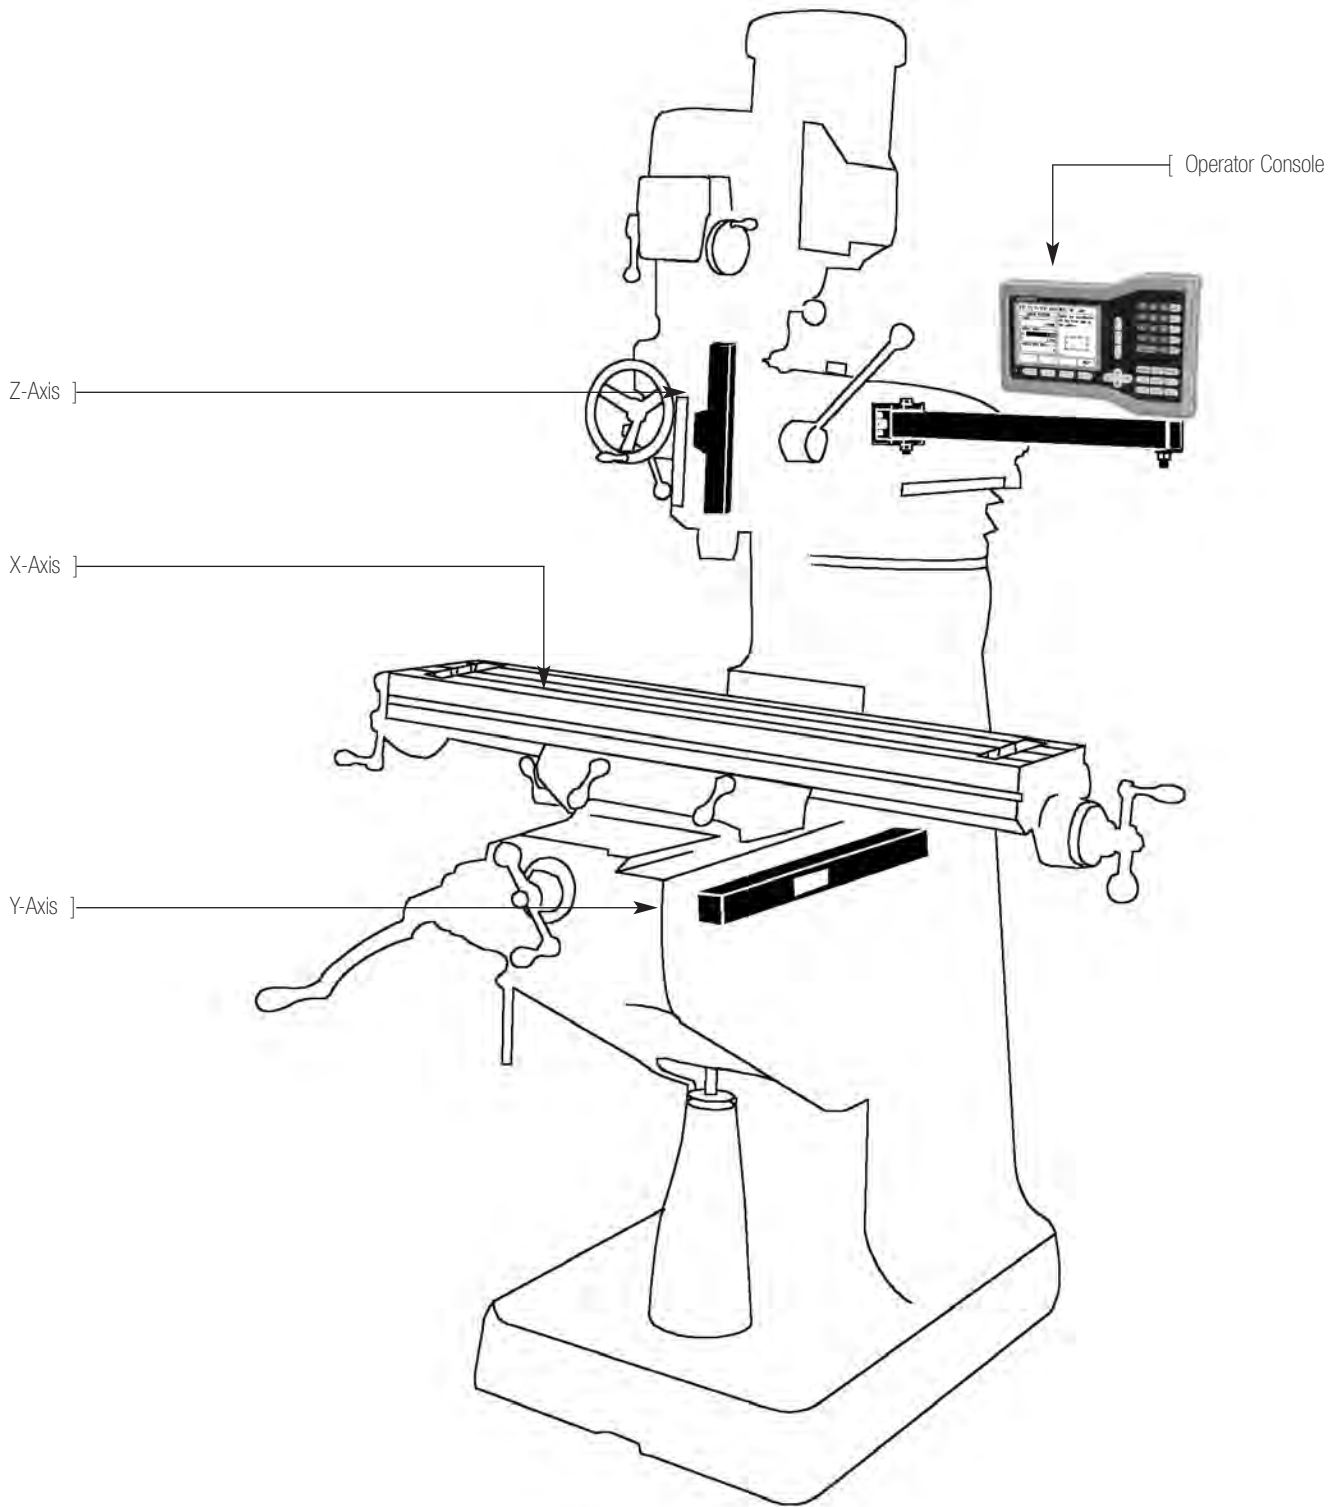

KNEE MILL RETROFIT MATRIX: A QUICK REFERENCE GUIDE

ACU-RITE®

www.acu-rite.com

EFFECTIVE JANUARY 2008

p.n. 9951-0195 rev. 1/08

FOR QUESTIONS, PLEASE CALL OUR SALES SUPPORT DEPARTMENT AT 1.800.344.2311

TABLE OF CONTENTS